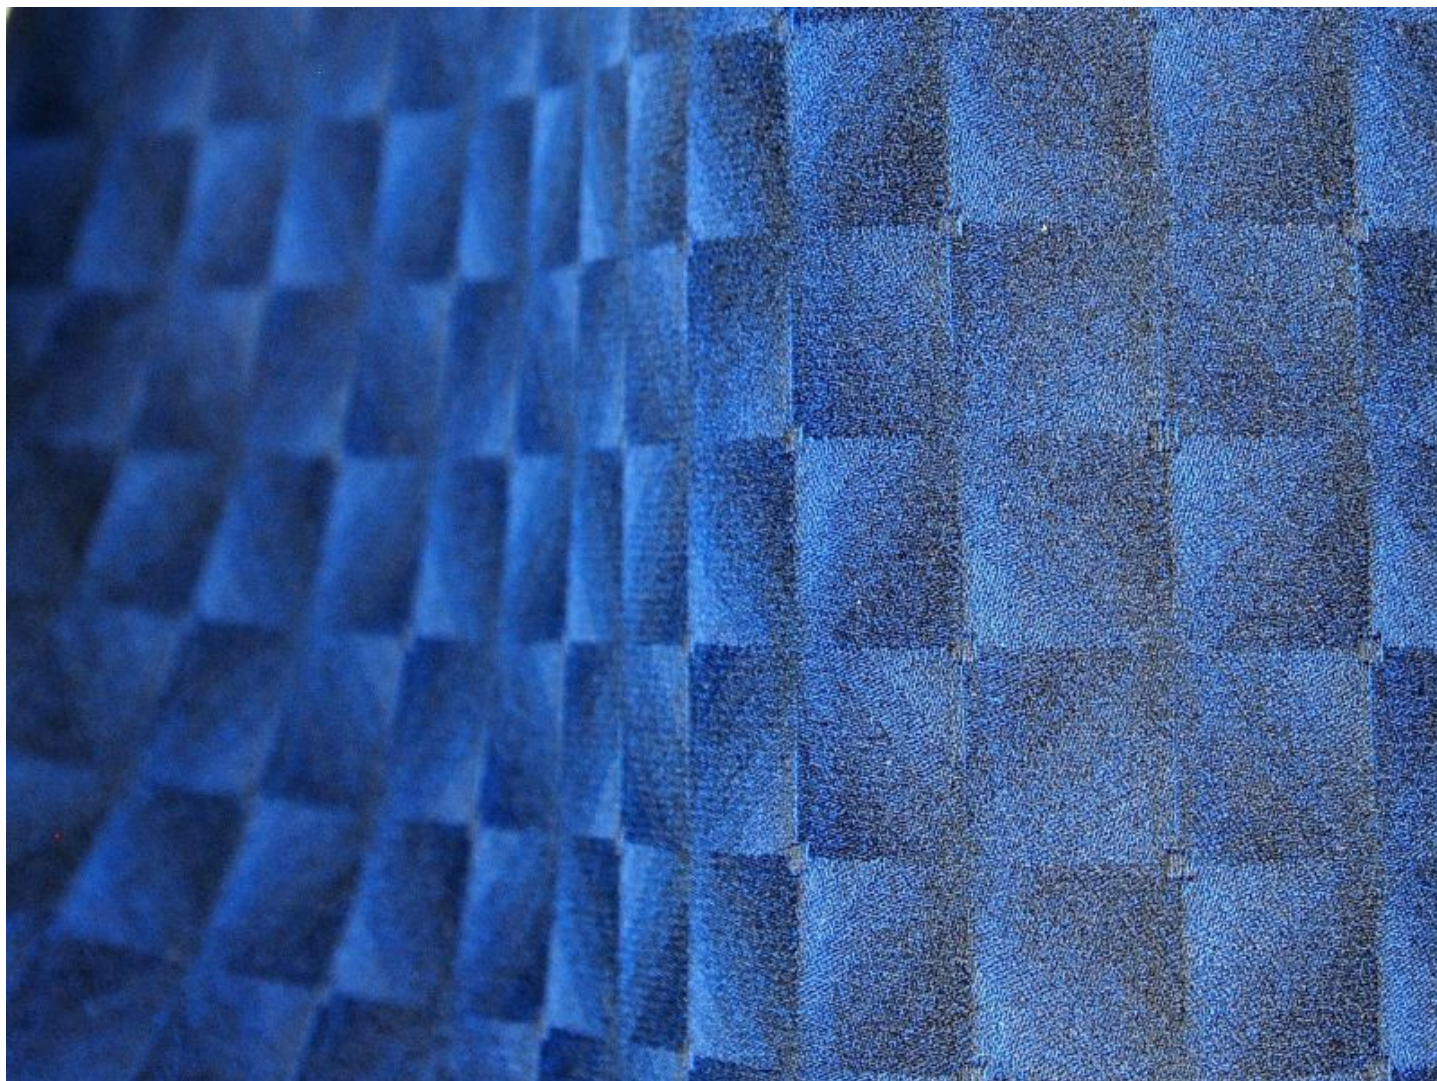

## Perspective Bicolor

### **Komplette Merkmale**

Within the square optics degraded effect for a more interesting appearance

### **Gerbung**

chrome-tanned