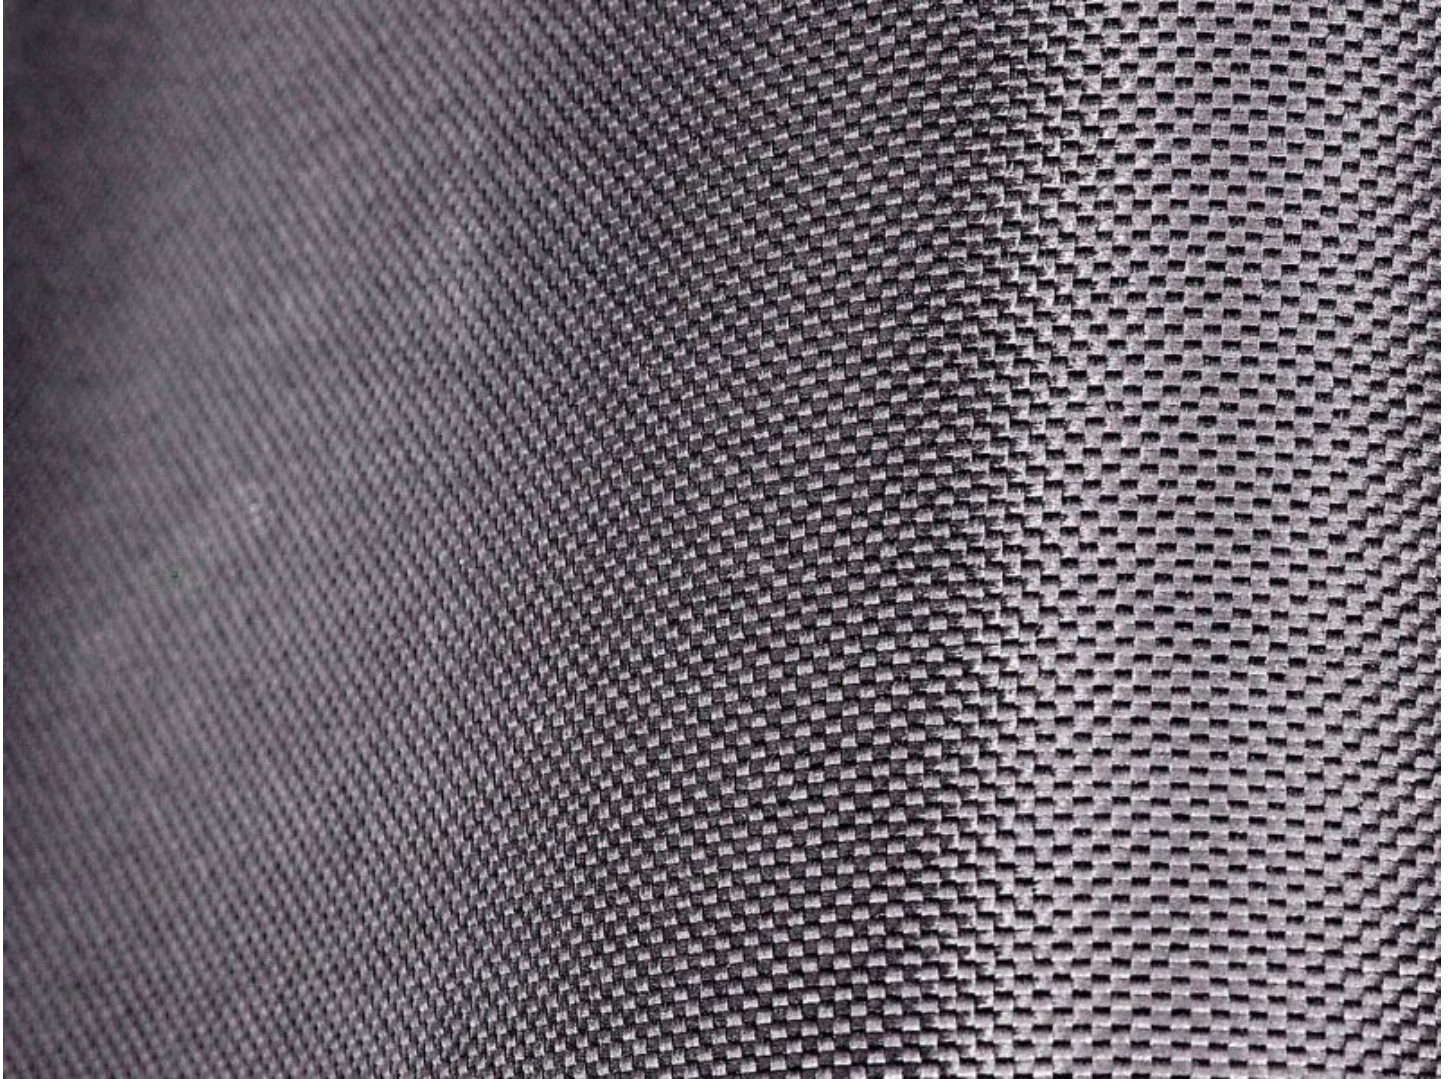

Tissue

Komplette Merkmale

Slightly rougher woven optic with broad threads

Gerbung

chrome-tanned

Application